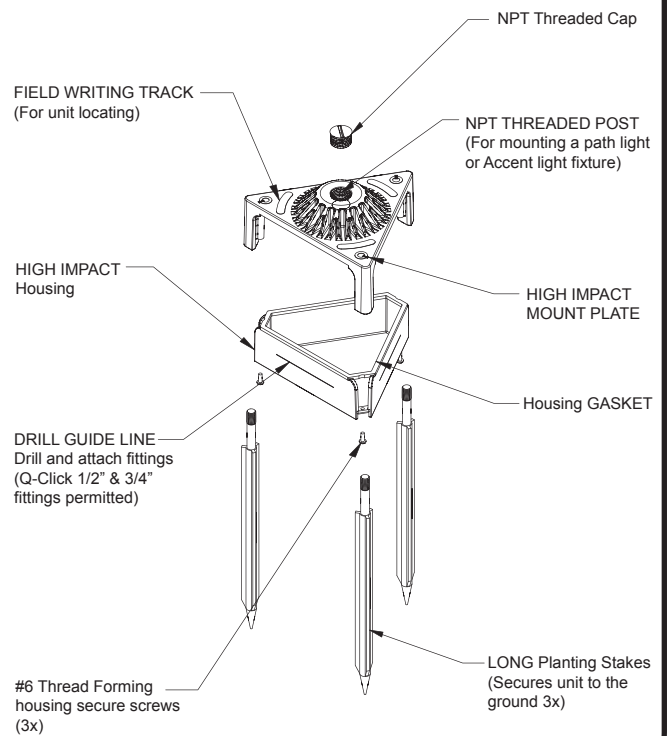

Q-TRIX-R

(Q-TRIX-REMOTE 20 cu")

Model Number: **Q-TRIX-R20**

Q-TRIX (R) Remote Box Details

Recommended Use:
Mini Splice Box - 20 cubic Inches