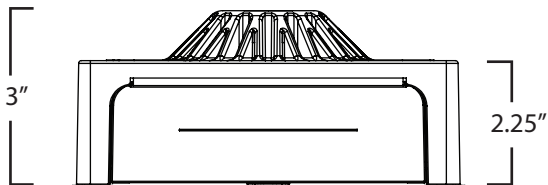

Q-TRIX-R

(Q-TRIX-REMOTE 20 cu")

Model Number: **Q-TRIX-R20**

Q-TRIX (R) Remote Box Details

Recommended Use:
Mini Splice Box - 20 cubic Inches