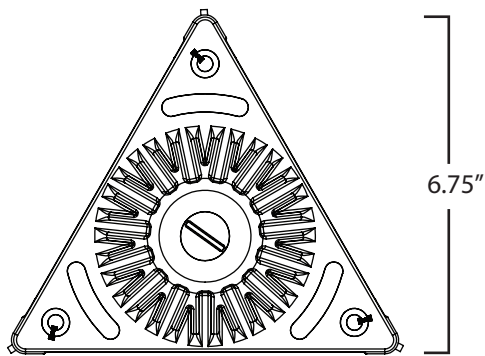

Q-TRIX-R

(Q-TRIX-REMOTE 20 cu")

Model Number: **Q-TRIX-R20**

Q-TRIX (R) Remote Box Details

Recommended Use:
Mini Splice Box - 20 cubic Inches