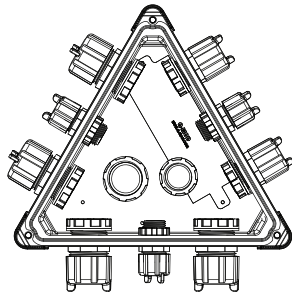

Q-TRIX-B160

(Q-TRIX-BASE 160 cu")

Model Number: Q-TRIX-B160

Q-TRIX enclosure used with Q-HEX Power Pak

Q-TRIX enclosure used with Q-MOD

Q-TRIX enclosure used as a splice box
SEE PAGE 35

Q-TRIX Details