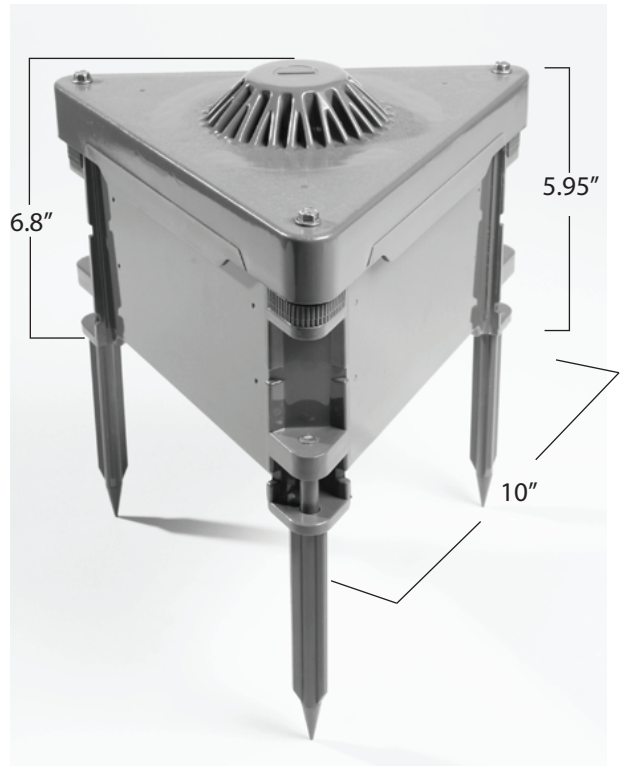

Q-TRIX-B160

(Q-TRIX-BASE 160 cu")

Model Number: Q-TRIX-B160

Q-TRIX enclosure used with Q-HEX Power Pak

Q-TRIX enclosure used with Q-MOD

Q-TRIX enclosure used as a splice box
SEE PAGE 35

Q-TRIX Details